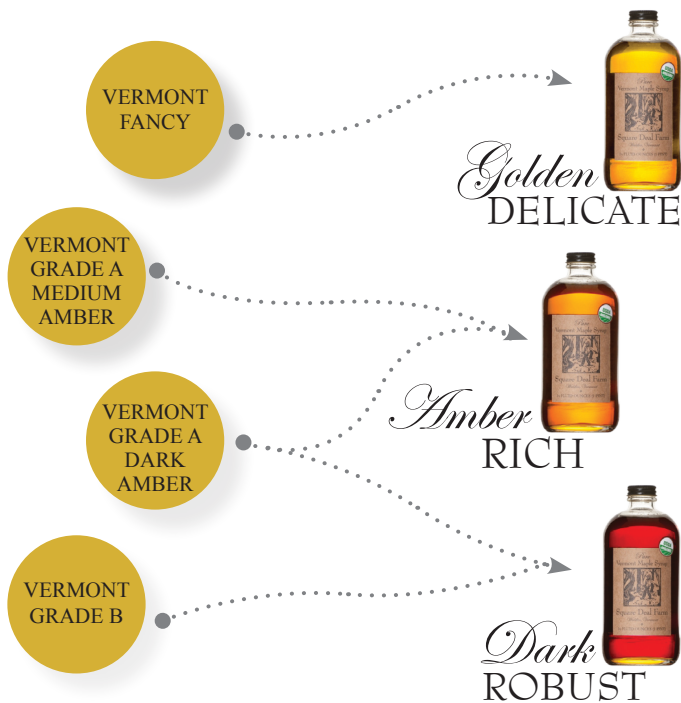

MAPLE SYRUP GRADES ARE CHANGING

Vermont Adopts International Grading Standard

Same great syrup - New grades

Square Deal Farm ❖ Walden, Vermont